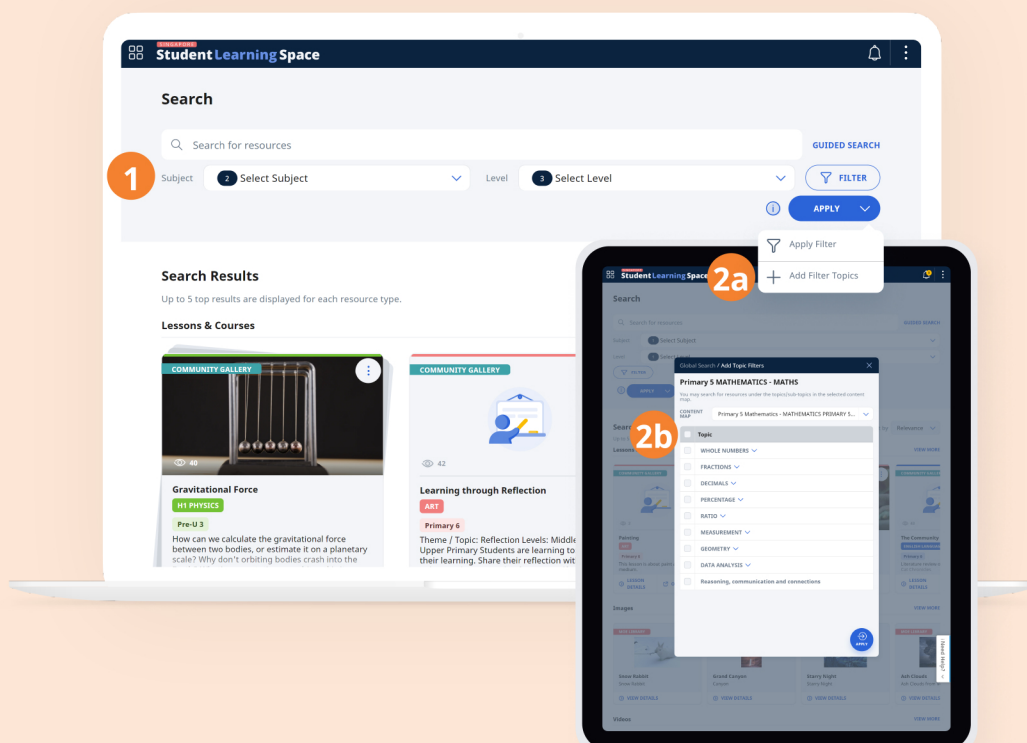

#SLSListens: Enhanced Search Features

COMING TO YOU ON 8 DECEMBER

"My Subjects" Page!

1 Follow Subjects

By clicking on "Follow More Subjects" (📖), you can now follow subjects and levels of your interest.

2 Search for Resources Easily

By clicking on "View Content Map", you can search for selected resources by topic or subtopic in "MOE Library" more easily.

Enhanced Global Search

1 Search Using Filters

Searching for resources in "MOE Library" is now easier by applying more visible "Subject" and "Level" filters.

2 Refine Searches

Need resources on specific topics quickly? Simply select "Add Filter Topics" (2a) to search for topical resources (2b)!