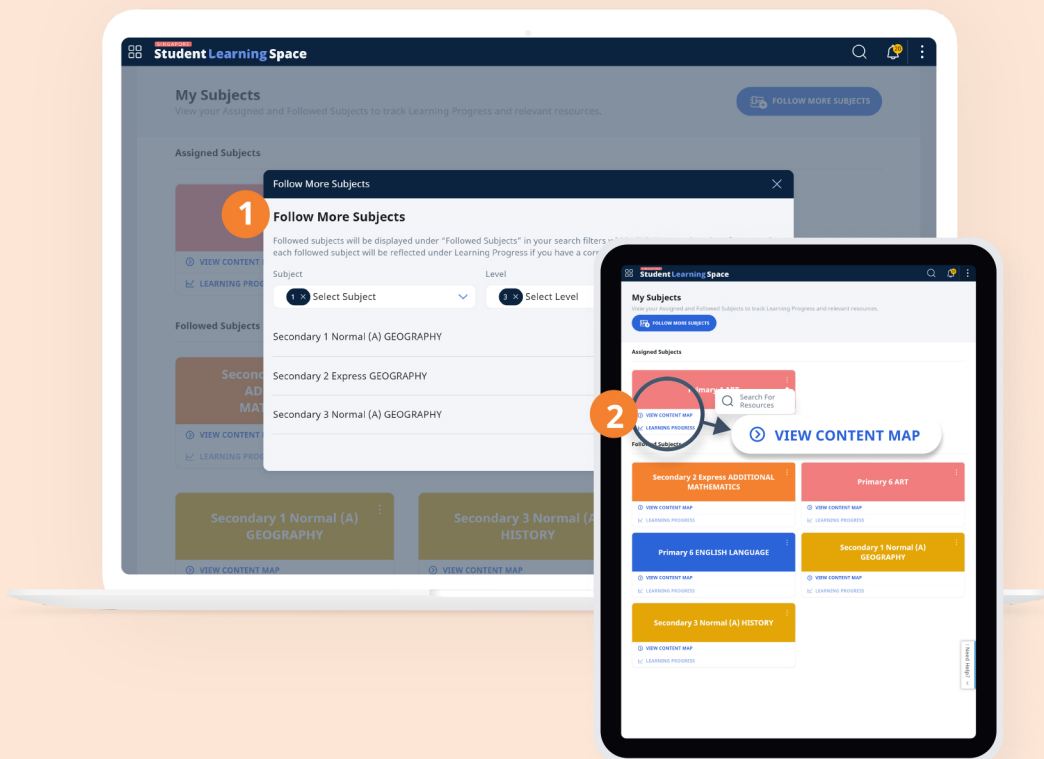

#SLSListens: Enhanced Search Features

COMING TO YOU ON 8 DECEMBER

"My Subjects" Page!

1 Follow Subjects

By clicking on "Follow More Subjects" (📖), you can now follow subjects and levels of your interest.

2 Search for Resources Easily

By clicking on "View Content Map", you can search for selected resources by topic or subtopic in "MOE Library" more easily.

Enhanced Global Search

1 Search Using Filters

Searching for resources in "MOE Library" is now easier by applying more visible "Subject" and "Level" filters.

2 Refine Searches

Need resources on specific topics quickly? Simply select "Add Filter Topics" (2a) to search for topical resources (2b)!